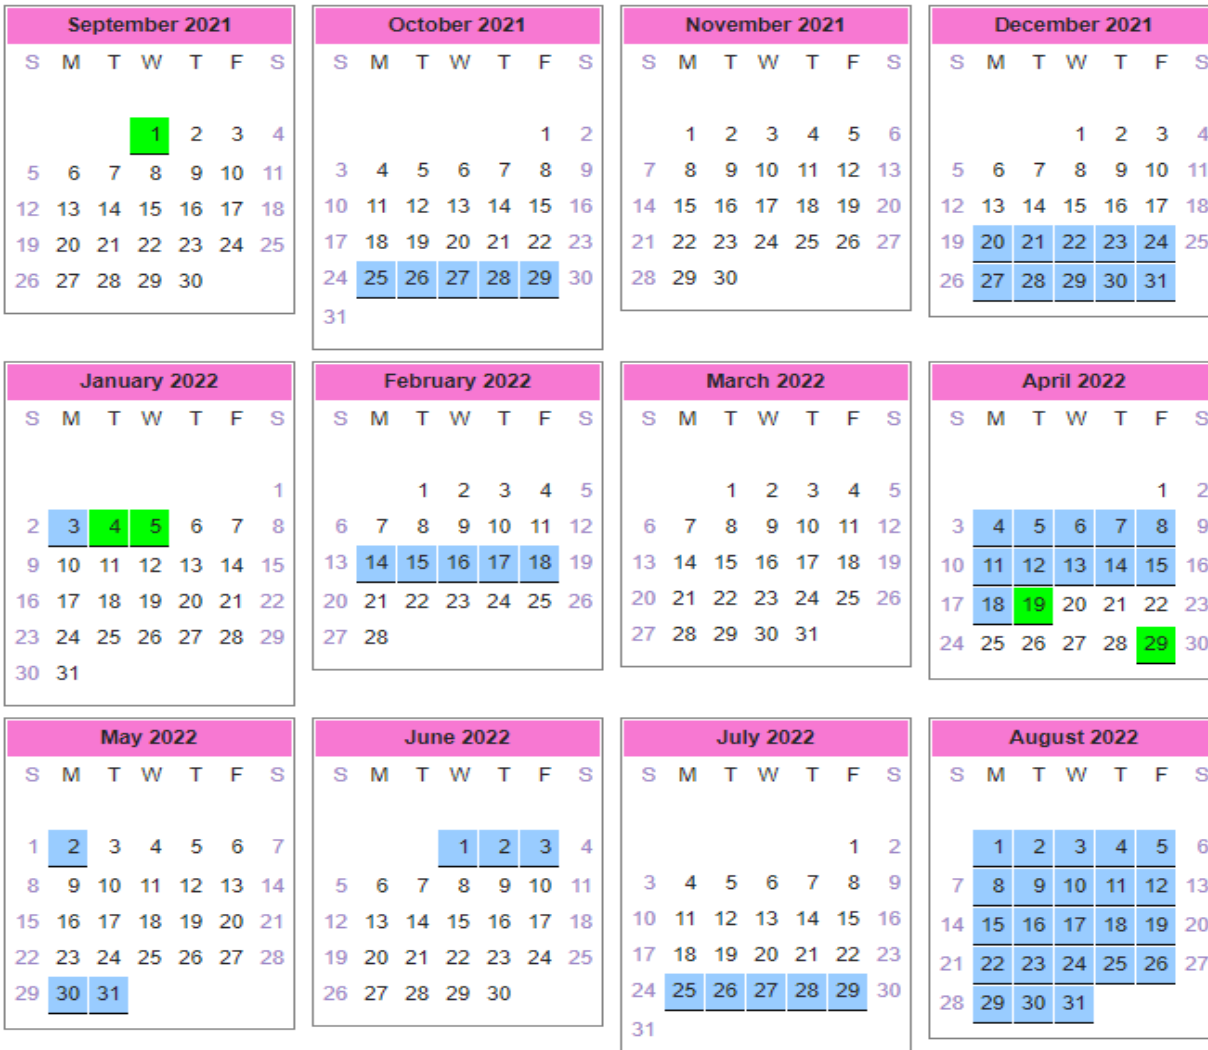

School Calendar 2021/2022

AUTUMN TERM 2021

Staff Training Day	Wednesday 1 st September 2021
Re-open	Thursday 2nd September 2021
Mid Term Closure	Monday 25 th October - Friday 29 th October 2021 (inclusive)
Re-open	Monday 1st November 2021
Closure after school on	Friday 17 th December 2021

SPRING TERM 2022

Staff Training Days	Tuesday 4 th and Wednesday 5 th January 2022
Re-open	Thursday 6th January 2022
Mid Term Closure	Monday 14 th February - Friday 18 th February 2022 (inclusive)
Re-open	Monday 21st February 2022
Closure after school on	Friday 1 st April 2022

SUMMER TERM 2022

Staff Training Day	Tuesday 19 th April 2022
Re-open on	Wednesday 20th April 2022
Staff Training Day	Friday 29 th April 2022
May Day Closure	Monday 2 nd May 2022
Mid Term Closure	Monday 30 th May - Friday 3 rd June 2022 (inclusive)
Re-open on	Monday 6th June 2022
Closure after school on	Friday 22 nd July 2022

District: 14 School No: 015 Status: Provisional

◀ 2021/2022 ▶

St Paul's Church of England Primary School, Rawtenstall - Controlled School (Primary (Infant+Junior))

Total Openings: 190

Training Days: 5

- | Closures | Events |
|---------------------|--------------------|
| 2 hour twilight | Educational Visits |
| 3 hour twilight | Governors meeting |
| Holiday | PTFA event |
| Training Day | Parents evening |
| Unavoidable Closure | School concert |
| Weekend Opening | Sports day |
| | Sports fixture |