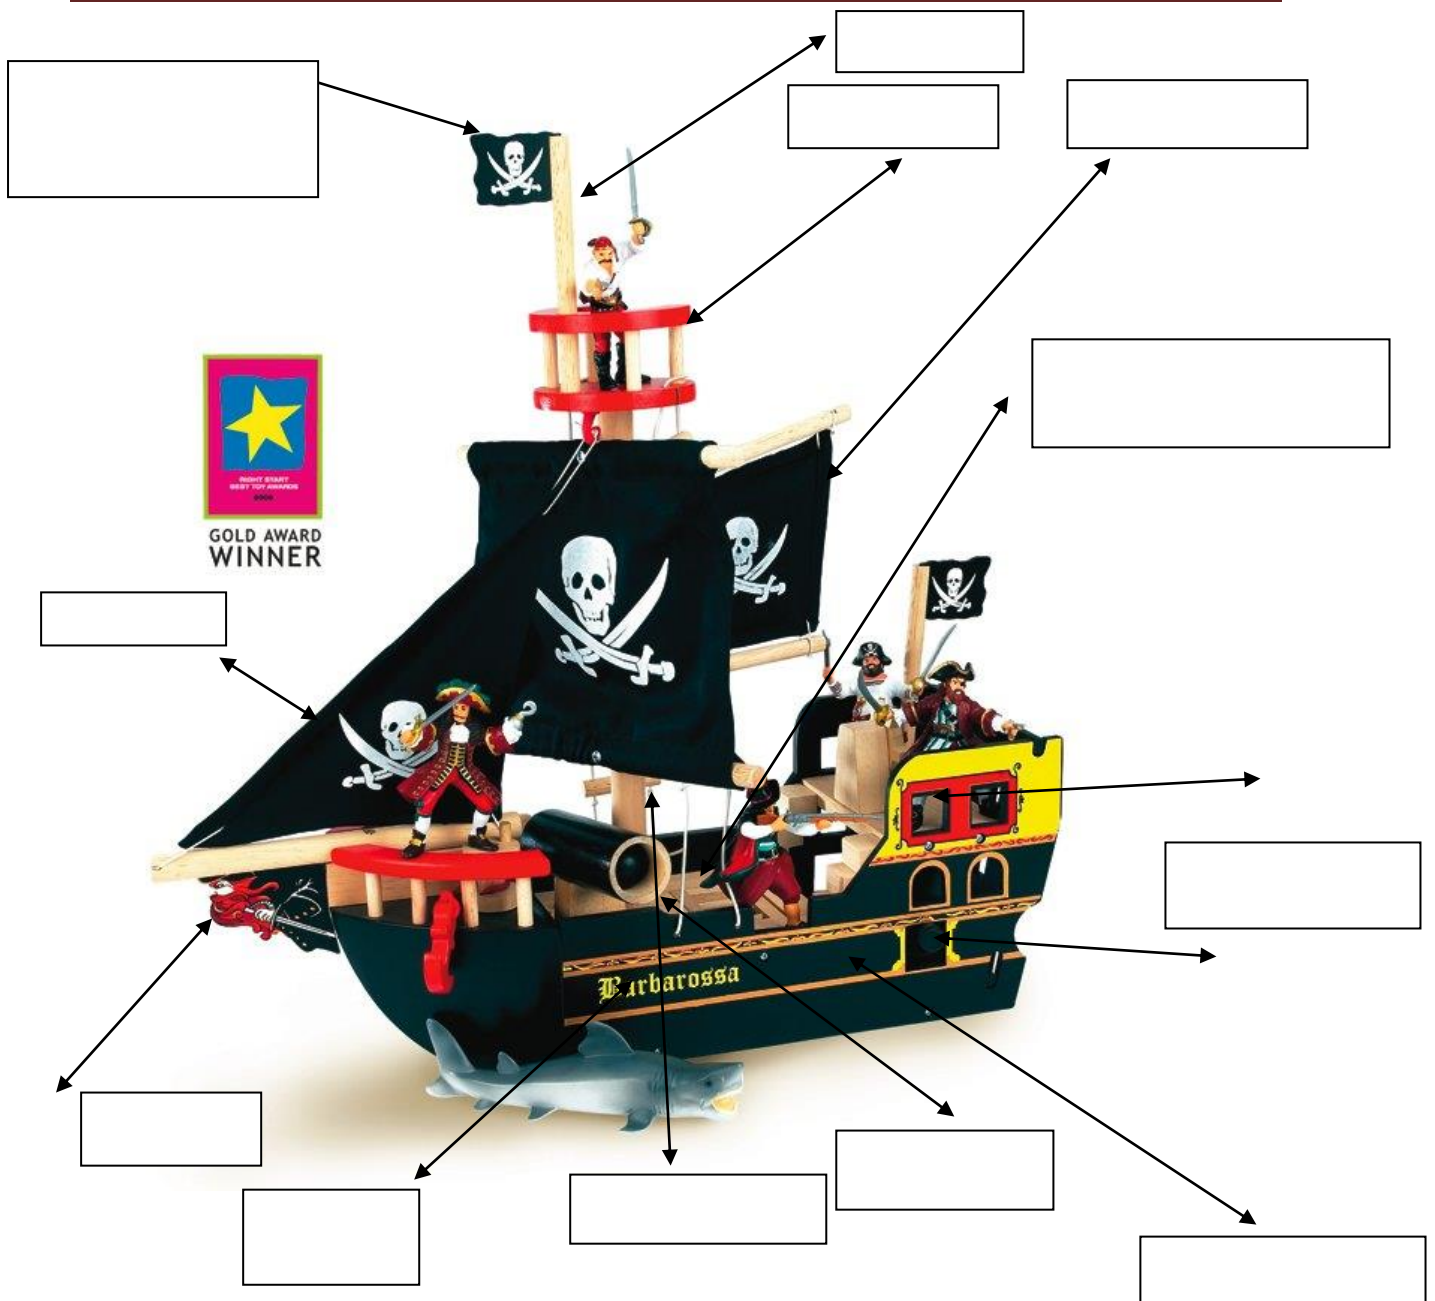

LO Parts of a Pirate Ship

The _____ is where the pirates sleep and store things.

The _____ is the ropes and sails.

The _____ is the carved wooden decoration at the front of the ship

The _____ is the top floor of the ship where the pirates walk around.

The _____ is where the pirates look out for land and other ships from.

The _____ use the wind to move the ship.

LO Parts of a Pirate Ship
